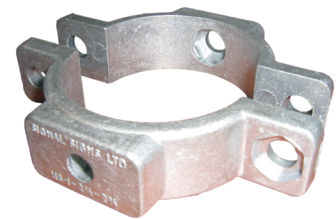

Street Signs & Hardware

Street signs are available in two standard widths 6" or 9", applied with 3M reflective sheeting to make your street sign stand out.

HS-1

SS-1

SU-30

SU-33

CX90 / SU-40

UX90 / SU-70

Cantilever Brackets