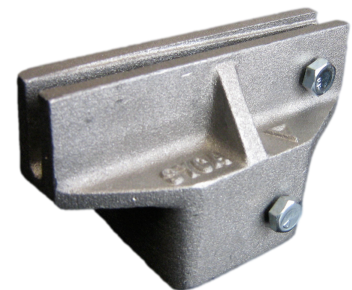

Street Signs & Hardware

Street signs are available in two standard widths 6" or 9", applied with 3M reflective sheeting to make your street sign stand out.

HS-1

SS-1

SU-30

SU-33

CX90 / SU-40

UX90 / SU-70

Cantilever Brackets