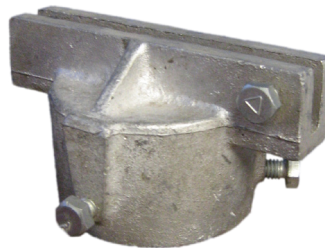

Street Signs & Hardware

Street signs are available in two standard widths 6" or 9", applied with 3M reflective sheeting to make your street sign stand out.

HS-1

SS-1

SU-30

SU-33

CX90 / SU-40

UX90 / SU-70

Cantilever Brackets