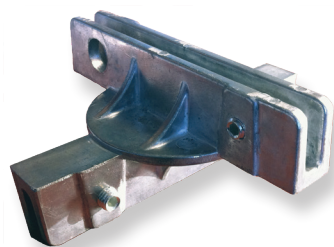

Street Signs & Hardware

Street signs are available in two standard widths 6" or 9", applied with 3M reflective sheeting to make your street sign stand out.

HS-1

SS-1

SU-30

SU-33

CX90 / SU-40

UX90 / SU-70

Cantilever Brackets